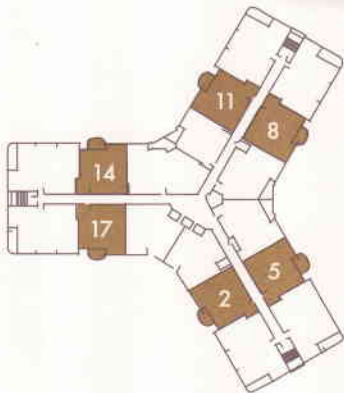

3525 Sage

condominiums

3525 Sage Road • Houston, TX 77056
Tel: 713.622.3005 • Fax: 713.622.3305
www.3525SageCondos.com

PLAN B

1 Bedroom • 1 Bath
794 SF

All dimensions are approximate and may vary due to the uniqueness of the building. The developer reserves the right to alter and/or improve the product at anytime.